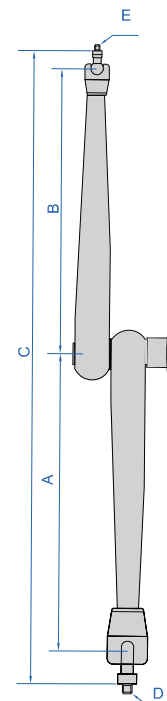

## ARTICULATED ARMS

- The articulated arms are made of aluminium alloy

Code	A	B	C	D	E
6236-50	50mm	50mm	140mm	M6×1	M5×0.8
6236-95	95mm	95mm	235mm	M8×1.25	M6×1
6236-140	140mm	140mm	325mm	M8×1.25	M6×1
6236-170	170mm	170mm	385mm	M8×1.25	M6×1
6236-220	220mm	220mm	485mm	M8×1.25	M6×1